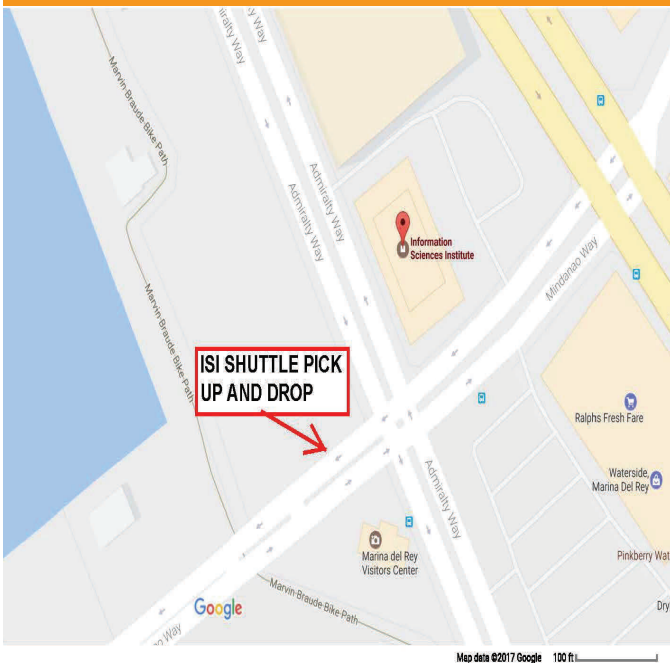

SUMMER 2017

SCHEDULE

Marina Del Rey Shuttle Effective **MAY 15TH**

Superior Charters Bus Service

Depart USC	Depart ICT	Depart ISI
8:00 AM	8:40 AM	8:50 AM
9:30 AM	10:10 AM	10:20 AM
12:00 PM	12:40 AM	12:50 AM
1:45 PM	2:25 PM	2:35 PM
3:55 PM	4:35 PM	4:45 PM
5:45 PM	6:25 PM	6:35 PM