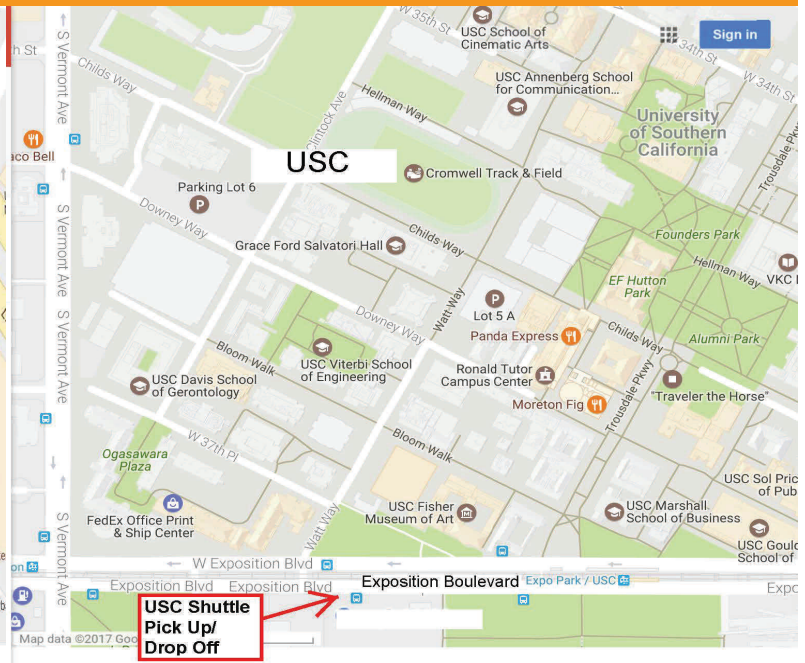

SUMMER 2017

SCHEDULE

Marina Del Rey Shuttle Effective **MAY 15TH**

Superior Charters Bus Service

Depart USC	Depart ICT	Depart ISI
8:00 AM	8:40 AM	8:50 AM
9:30 AM	10:10 AM	10:20 AM
12:00 PM	12:40 AM	12:50 AM
1:45 PM	2:25 PM	2:35 PM
3:55 PM	4:35 PM	4:45 PM
5:45 PM	6:25 PM	6:35 PM