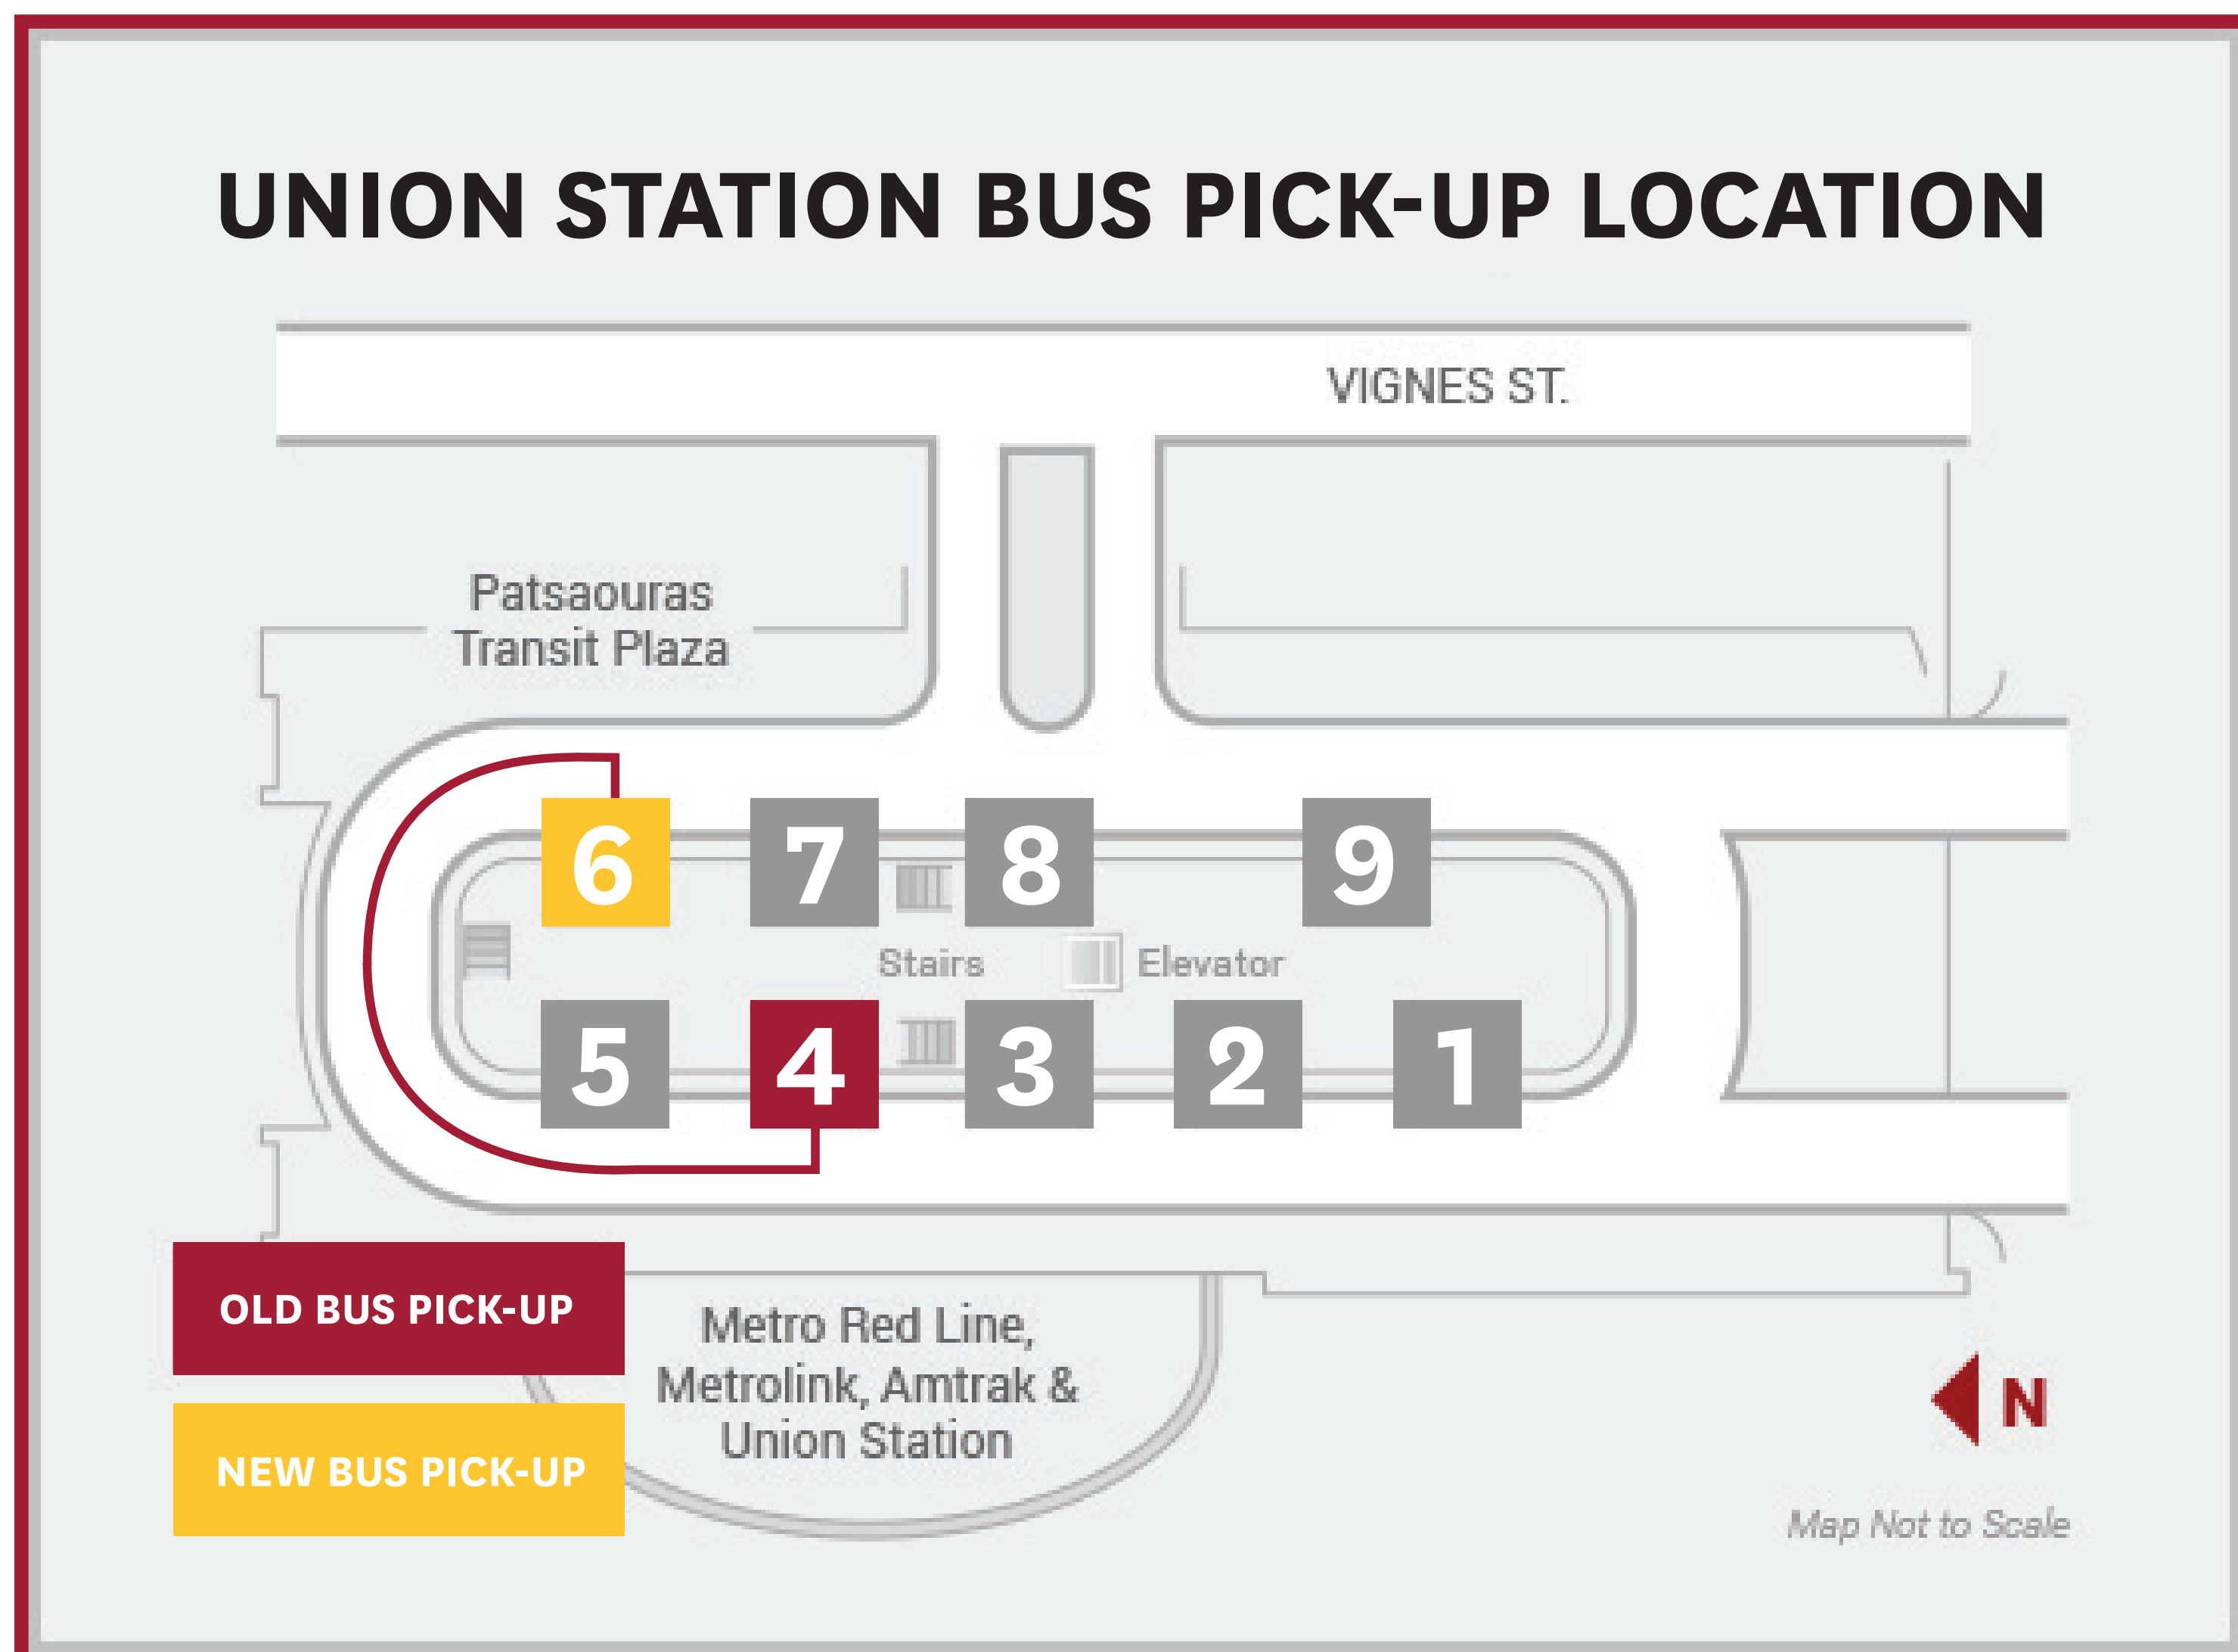

UNION STATION PICKUP RELOCATION

Union Station pickup location will be relocated from Berth 4 to Berth 6 on October 26, 2020

To reach the new pickup location, travel north towards the MTA Tower. Follow the curve to the right, and arrive at Berth 6