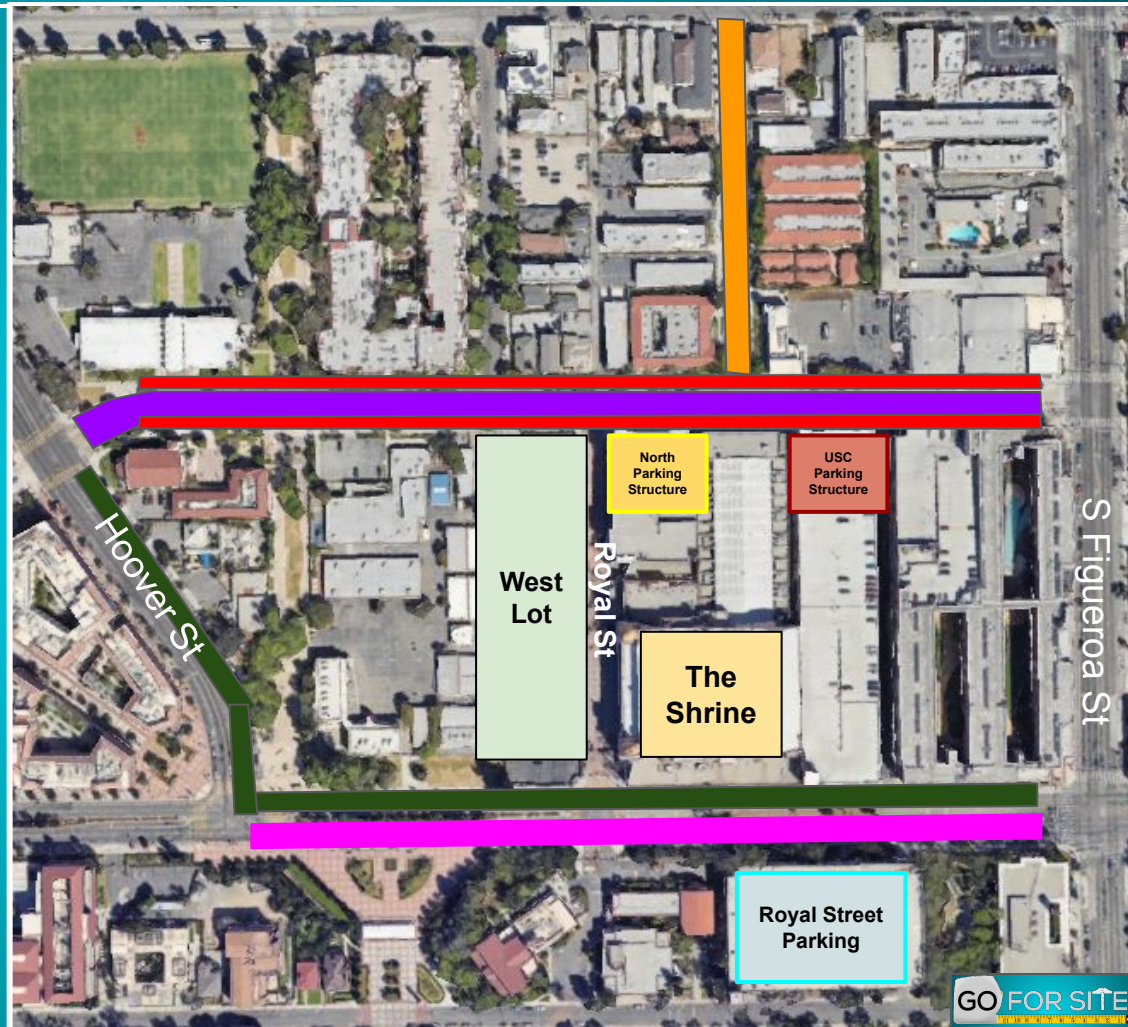

2024 Image Awards

Street & Sidewalk Closure Maps

Load-In & Load-Out 3.8 - 3.18

Curb Lane Closure

3.8 - 6:00 am - 3.18 10:00 pm
32nd St from Figueroa to Hoover St
Truck Staging & Deliveries

South Sidewalk Closure

****PERMIT STATES FROM FIGUEROA TO HOOVER,
CLOSING FROM ALLEYWAY TO ROYAL STREET****

2024 Image Awards SHOW DAY - 3.16.24

North Sidewalk Closure
6:00 am - 10:00 pm
32nd St from Figueroa to Hoover St
Talent Arrivals

Full Closure
6:00 am - 10:00 pm
32nd St from Hoover St to Figueroa
Talent Limo Route

Full Closure (Includes Both Sidewalks)
6:00 am - 10:00 pm
Shrine Place from 30th St to 32nd St
LAPD Parking/Talent Vehicle Egress

Curb Lane Closure
6:00 am - 10:00 pm
Hoover from Jefferson to 32nd St
Limo Queue For Red Carpet

Partial Closure + South Sidewalk Closure
12:00 pm - 10:00 pm
Jefferson Blvd from Hoover to Figueroa St (2 Eastbound Lanes)
Rideshare Pickup & Drop Offs