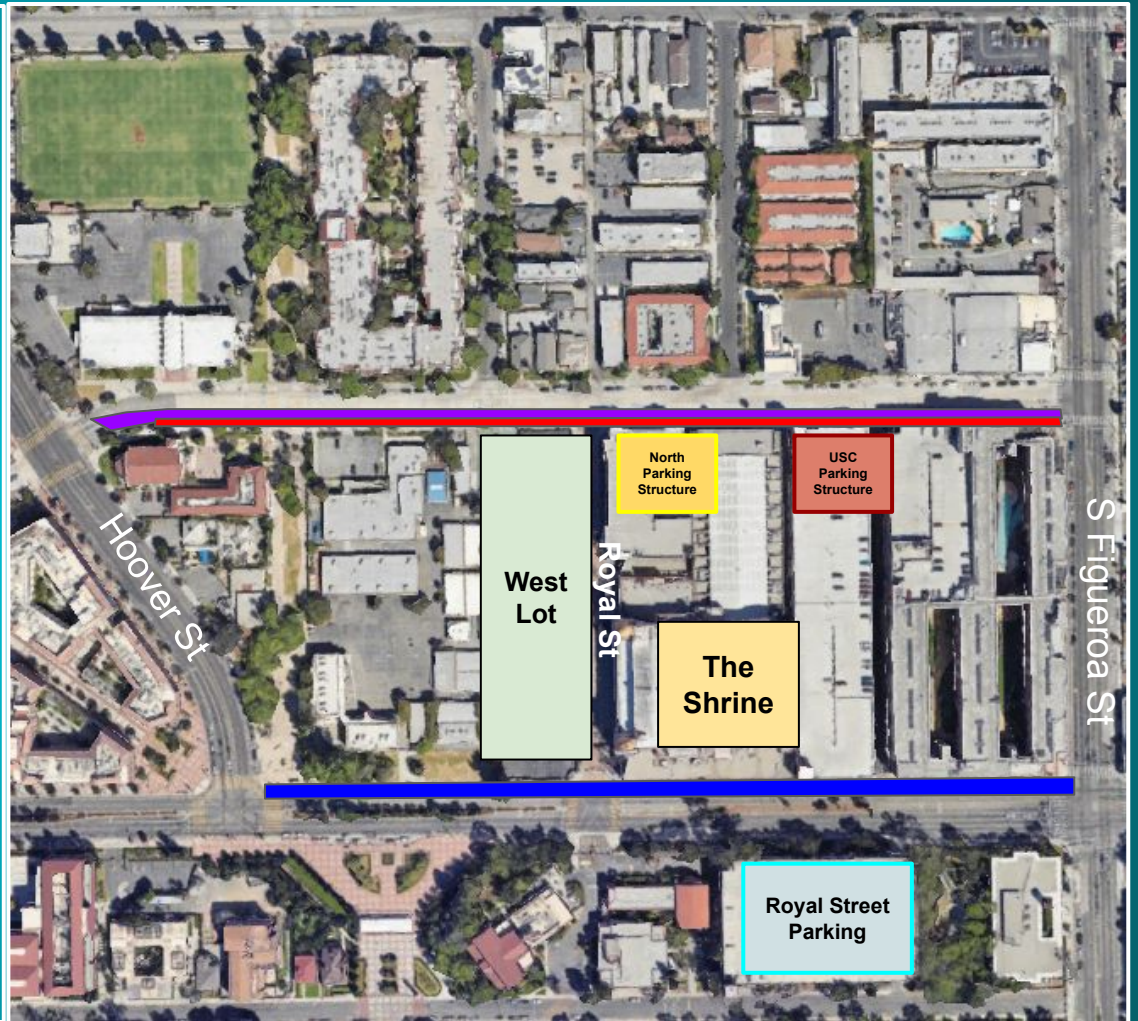

2024 Image Awards

Street & Sidewalk Closure Maps

Load-In & Load-Out 3.8 - 3.18

Curb Lane Closure

3.8 - 6:00 am - 3.18 10:00 pm
32nd St from Figueroa to Hoover St
Truck Staging & Deliveries

South Sidewalk Closure

3.8 - 6:00 am - 3.18 10:00 pm
32nd St from Figueroa to Hoover St
Truck Staging & Deliveries

Curb Lane Closure + North Sidewalk Closure

3.12 - 6:00 am - 3.18 - 10:00 pm
Jefferson Blvd from Figueroa to Hoover St
Truck Staging & Deliveries / Show Day Limo Queue

****PERMIT STATES FROM FIGUEROA TO HOOVER,
CLOSING FROM ALLEYWAY TO ROYAL STREET****

2024 Image Awards SHOW DAY - 3.16.24

North Sidewalk Closure
6:00 am - 10:00 pm
32nd St from Figueroa to Hoover St
Talent Arrivals

Curb Lane Closure
6:00 am - 10:00 pm
Hoover from Jefferson to 32nd St
Limo Queue For Red Carpet

Partial Closure + South Sidewalk Closure
12:00 pm - 10:00 pm
Jefferson Blvd from Hoover to Figueroa St (2 Eastbound Lanes)
Rideshare Pickup & Drop Offs